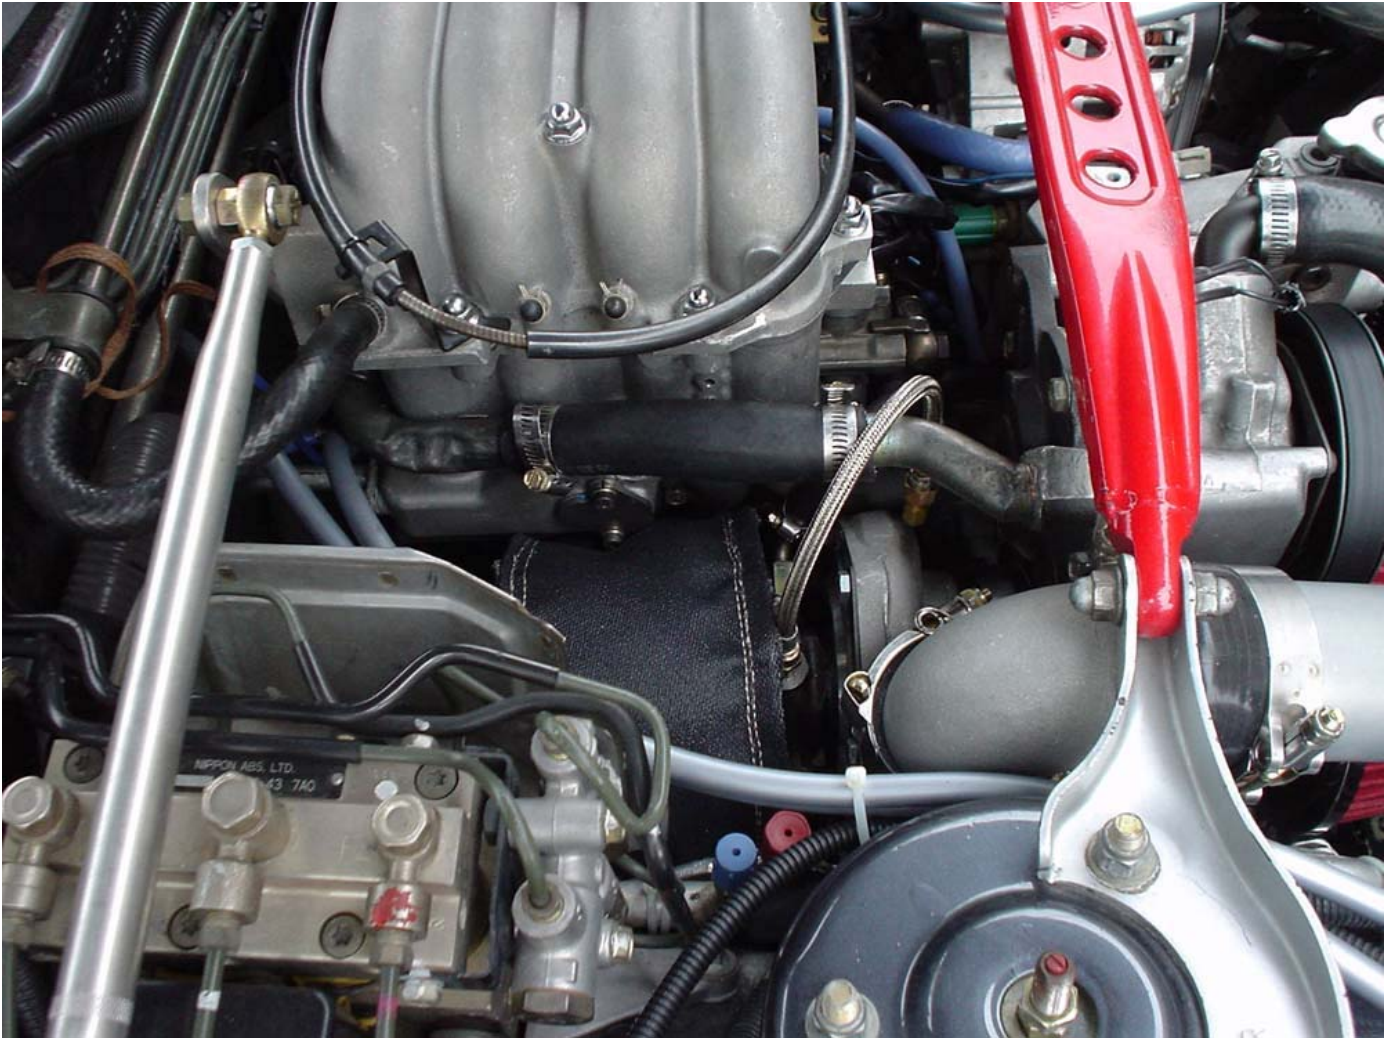

A-SPEC GT35R INSTALL COMPLETED WITH AIR PUMP
Feb. 2005 By Chuck Westbrook

Gotham Racing turbo blanket is over the turbo.

Blitz FMIC inlet neck was cut off, inverted, and rotated CC.

Here you can see my oil catch can on top of the A/C dryer.