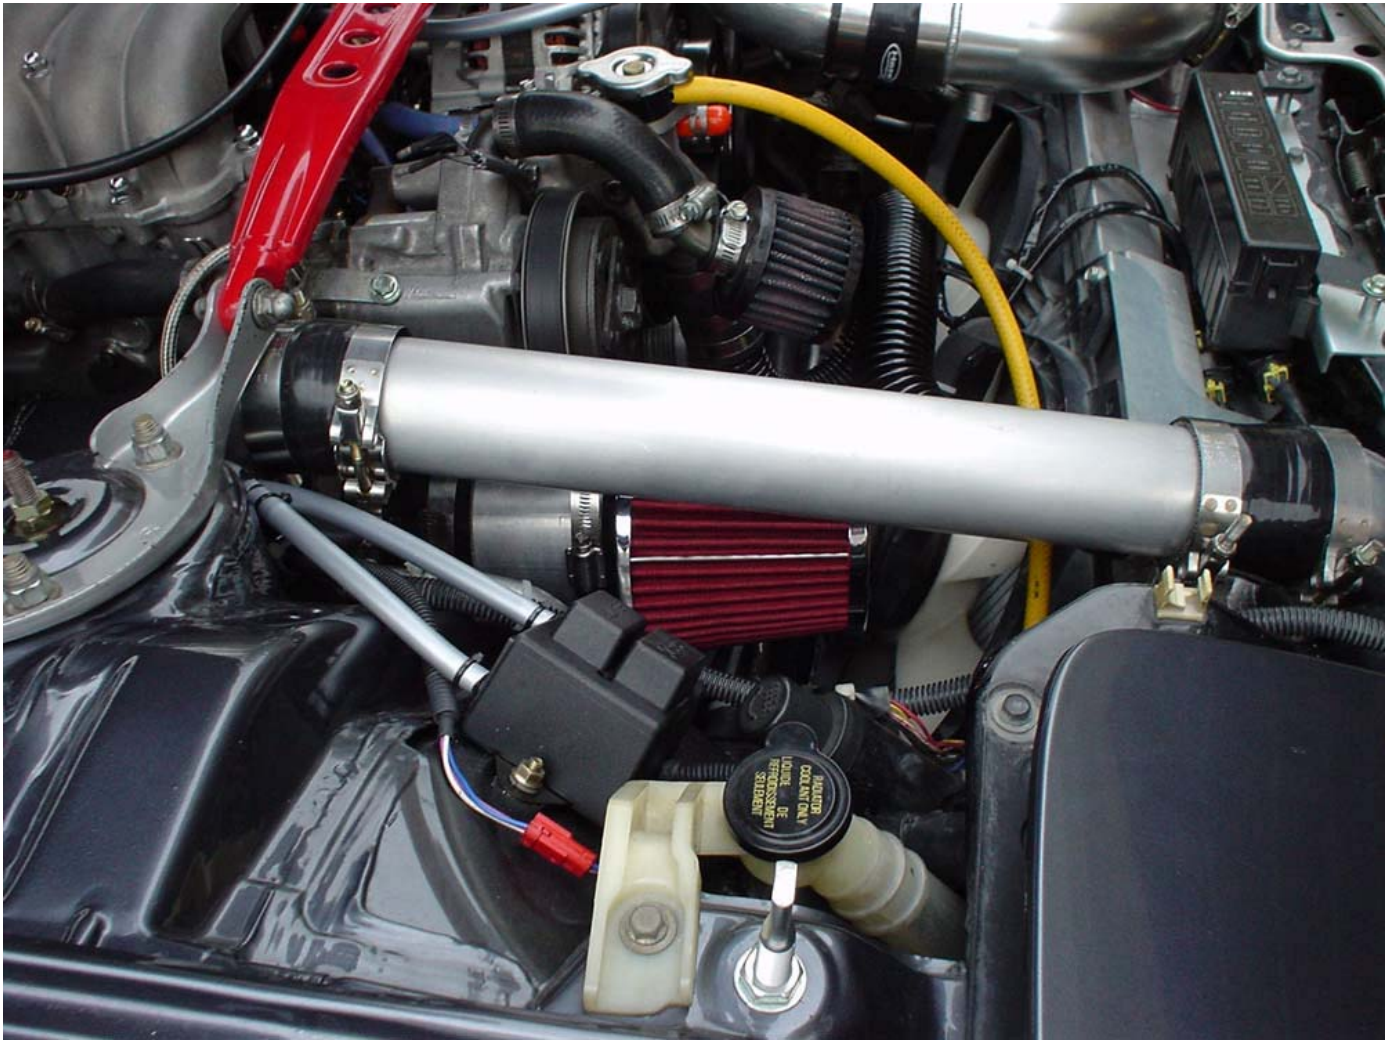

A-SPEC GT35R INSTALL COMPLETED WITH AIR PUMP
Feb. 2005 By Chuck Westbrook

Gotham Racing turbo blanket is over the turbo.

Blitz FMIC inlet neck was cut off, inverted, and rotated CC.

Here you can see my oil catch can on top of the A/C dryer.