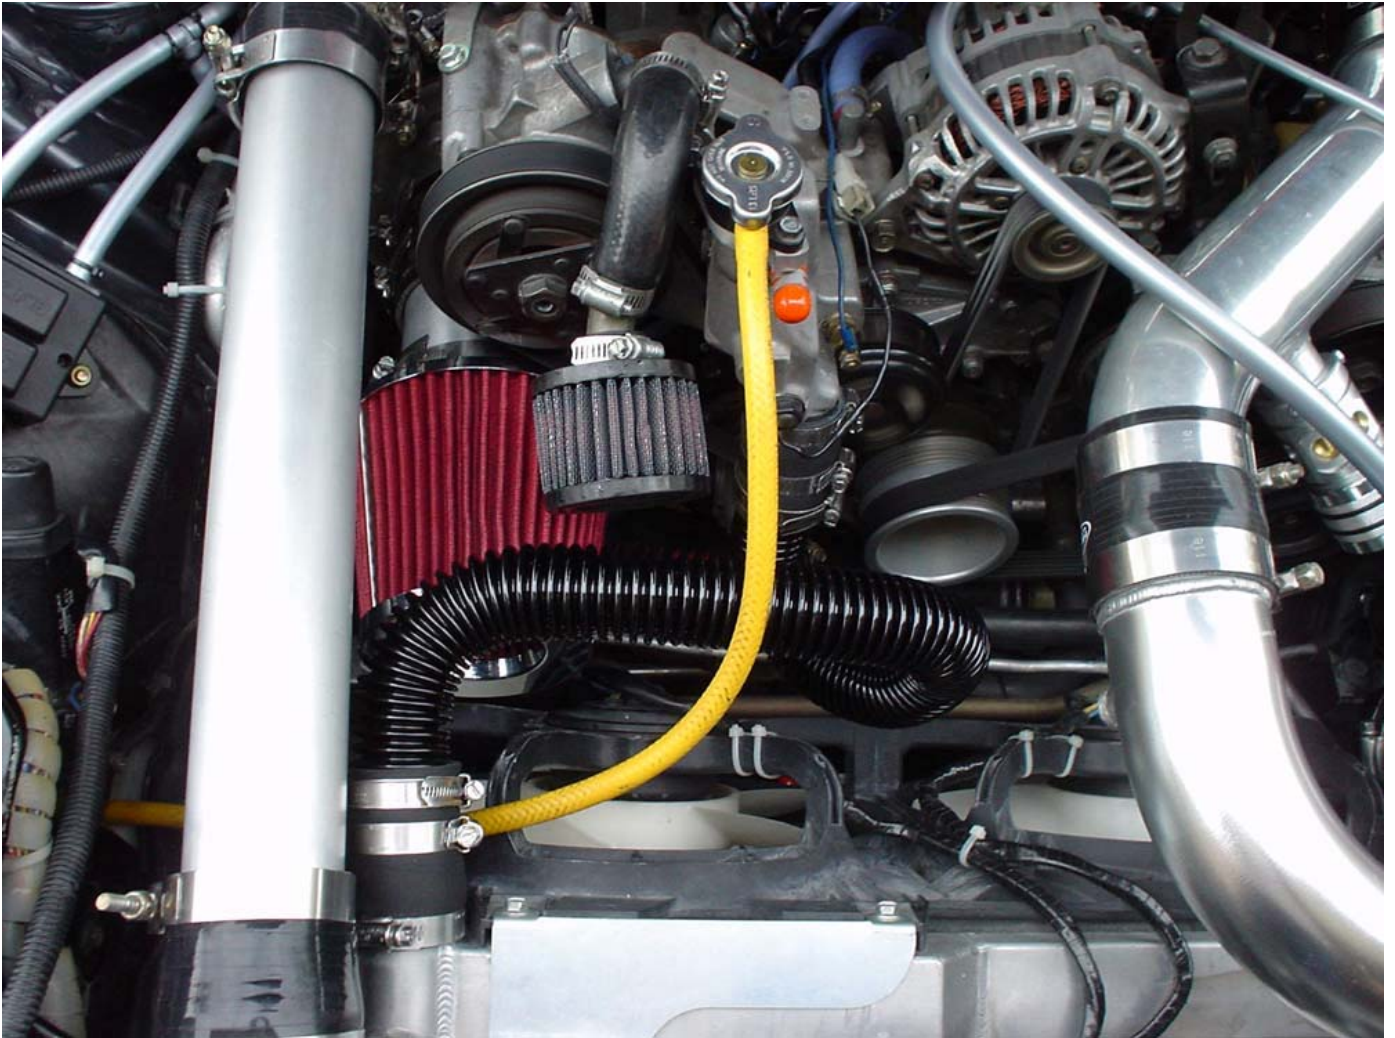

A-SPEC GT35R INSTALL COMPLETED WITH AIR PUMP
Feb. 2005 By Chuck Westbrook

Gotham Racing turbo blanket is over the turbo.

Blitz FMIC inlet neck was cut off, inverted, and rotated CC.

Here you can see my oil catch can on top of the A/C dryer.